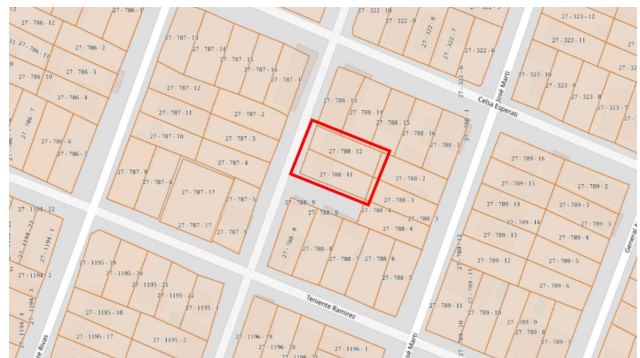

Photo Catalog

Av. Boggiani 5725 entre Nudelman y Ulrico Schmidel, Mcal. Estigarribia, Asunción
T +595 981 101115 | realproperty@c21.com.py | www.century21.com.py

Property subject to availability.
Price subject to change without notice.